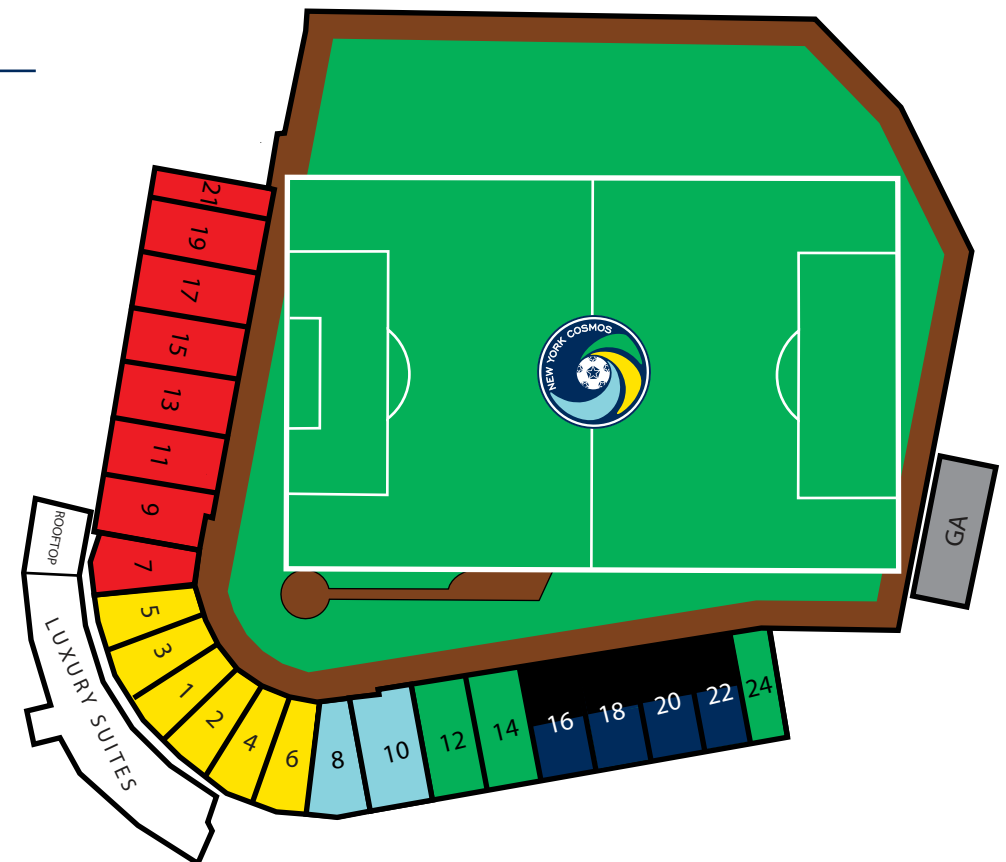

NYCOSMOS

MCU PARK - CONEY ISLAND

2017 TICKET PRICES

	DAY OF GAME	FULL SEASON
 SUPPORTER	\$15	\$200
 CORNER	\$15	\$200
 CORNER FLAG	\$22	\$320
 ENDLINE	N/A	N/A
 SIDELINE	\$30	\$440
 PREMIER	\$35	\$540
 CLUB	CALL FOR PRICING AND MORE INFORMATION	

* ALL SEASON TICKET MEMBERS WILL RECEIVE OUR BROOKLYN COMMEMORATIVE SCARF **

PREMIERE AND CLUB SEASON TICKET MEMBERS WILL RECEIVE ONE FREE NEW YORK COSMOS JERSEY!

ADDITIONAL FULL SEASON TICKET BENEFITS TO BE ANNOUNCED