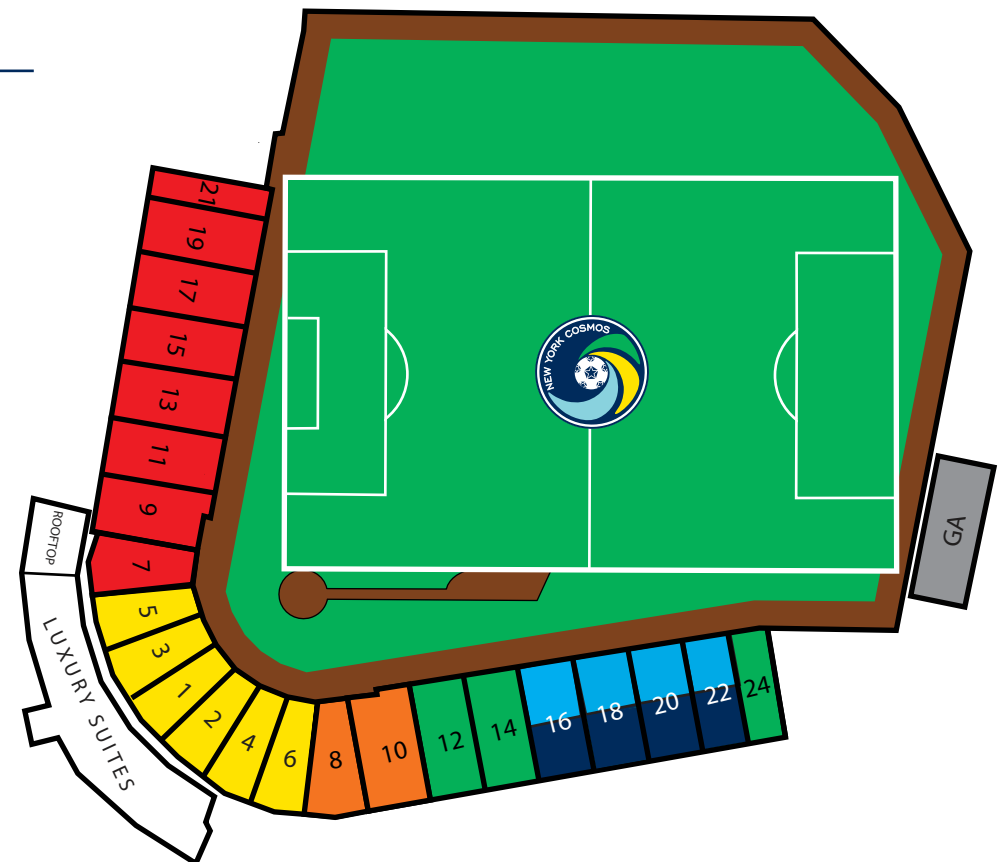

855-71-COSMOS | NYCOSMOS.COM